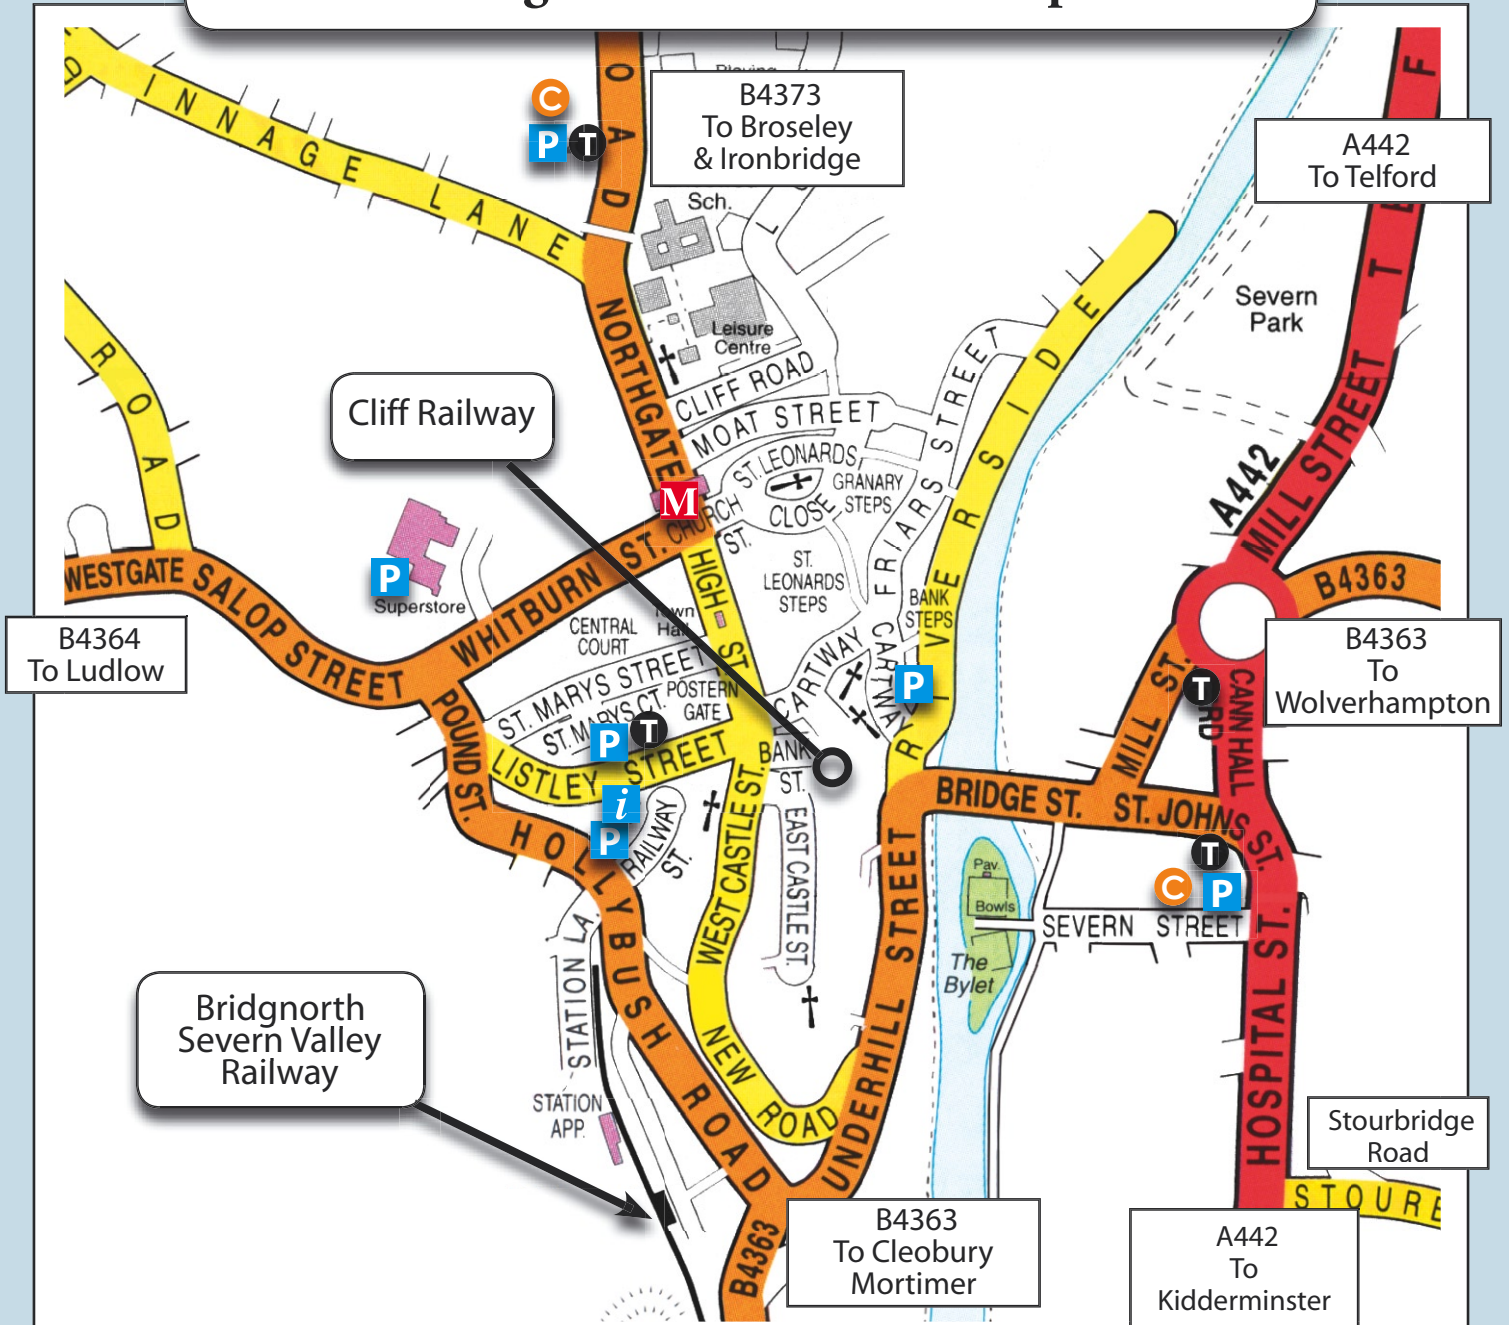

Bridgnorth Town Centre Map

Key

- | | |
|---------------------|----------------|
| Tourist Information | Museum |
| Parking | Motorway |
| Coach Parking | A (Trunk) Road |
| Setting-down Point | B Road |
| Toilets | Through Road |