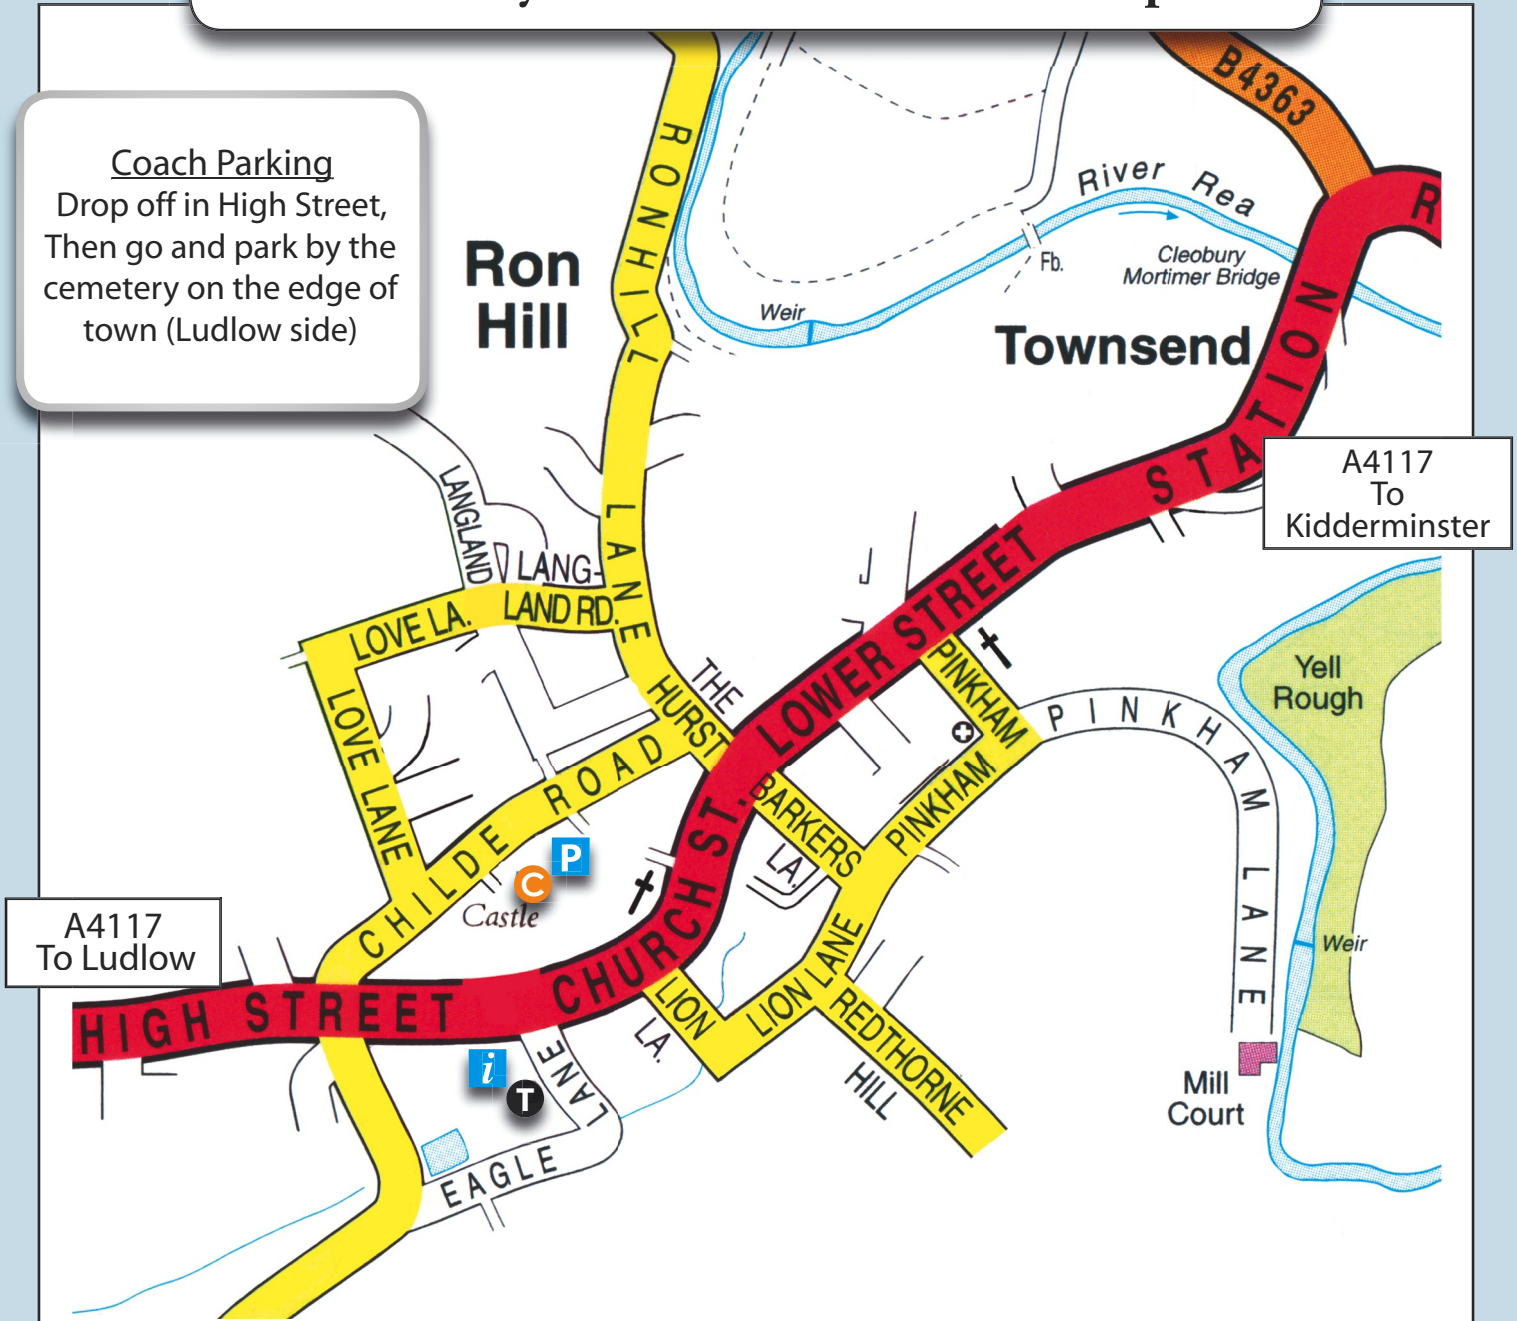

Cleobury Mortimer Town Centre Map

Coach Parking
Drop off in High Street,
Then go and park by the
cemetery on the edge of
town (Ludlow side)

Key

- | | |
|---|--|
|  Tourist Information |  Museum |
|  Parking |  Motorway |
|  Coach Parking |  A (Trunk) Road |
|  Setting-down Point |  B Road |
|  Toilets |  Through Road |