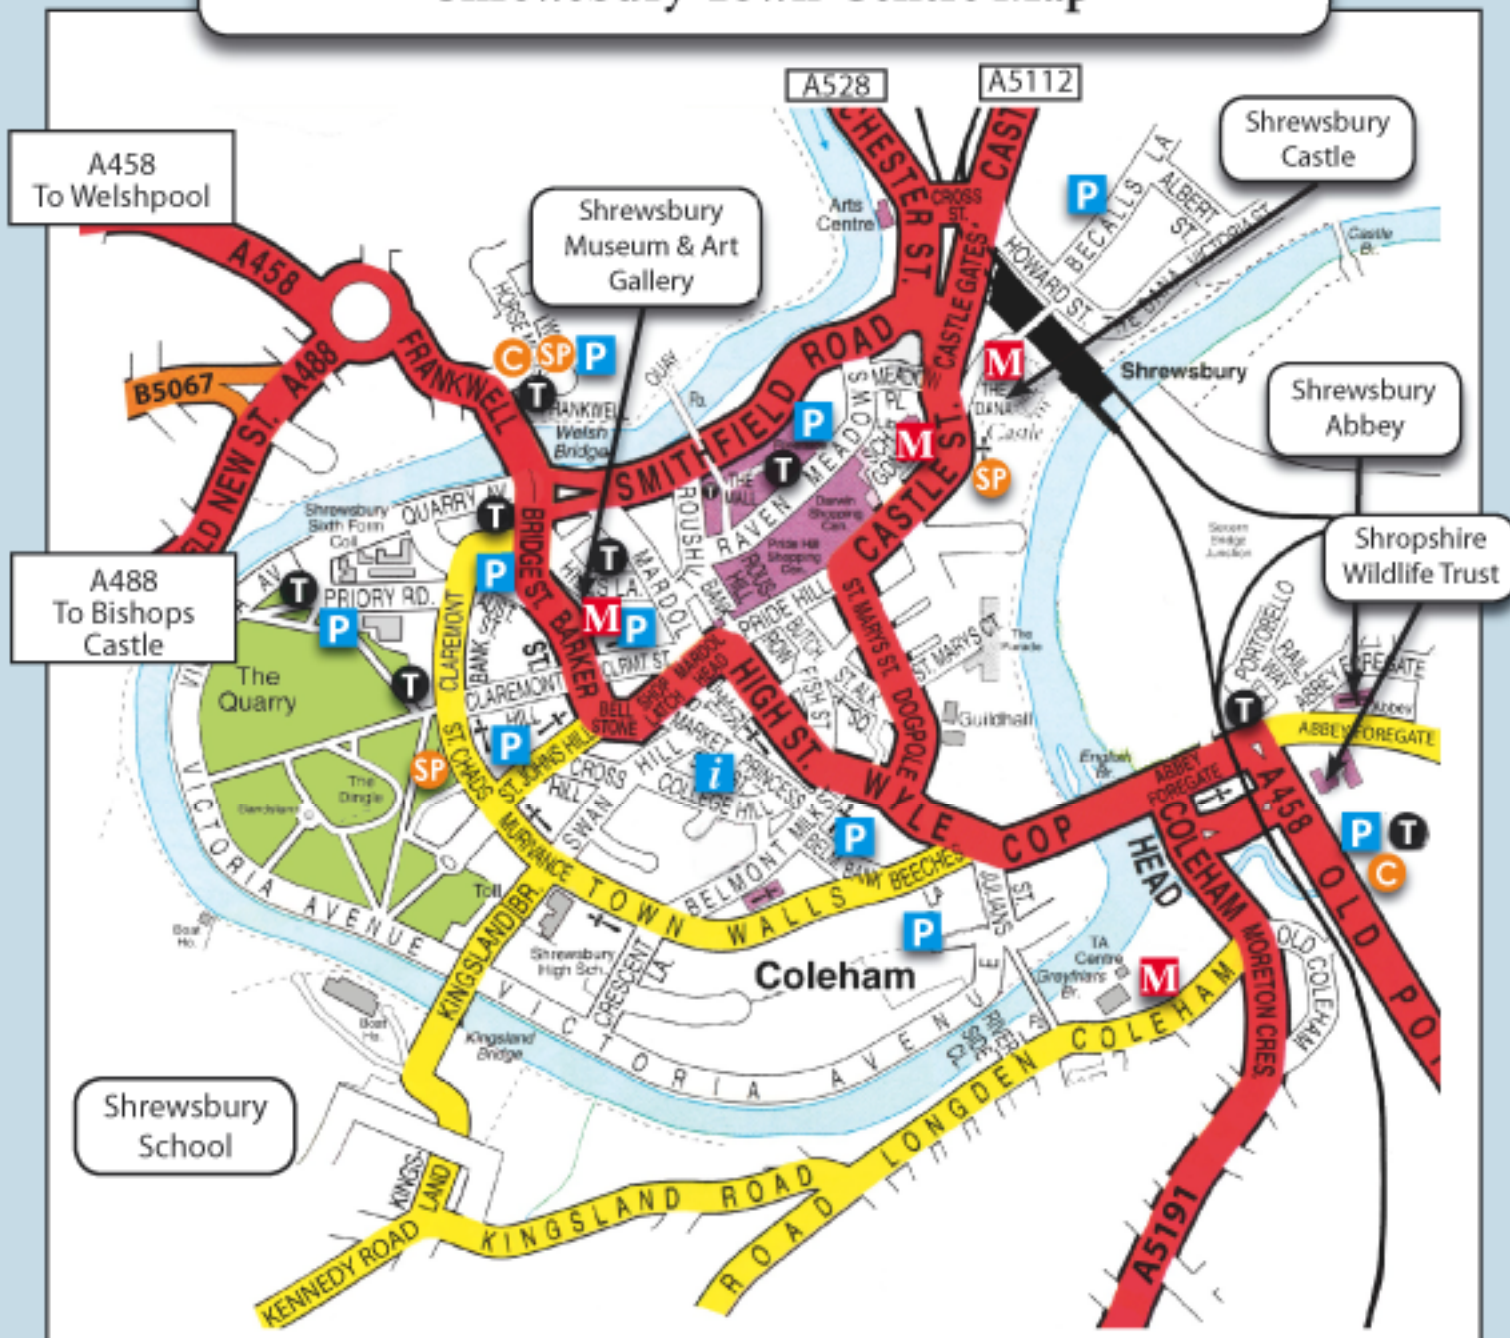

Shrewsbury Town Centre Map

Key

- | | |
|------------------------------|-----------------------|
| i Tourist Information | M Museum |
| P Parking | M Motorway |
| C Coach Parking | A (Trunk) Road |
| SP Setting-down Point | B Road |
| T Toilets | Y Through Road |