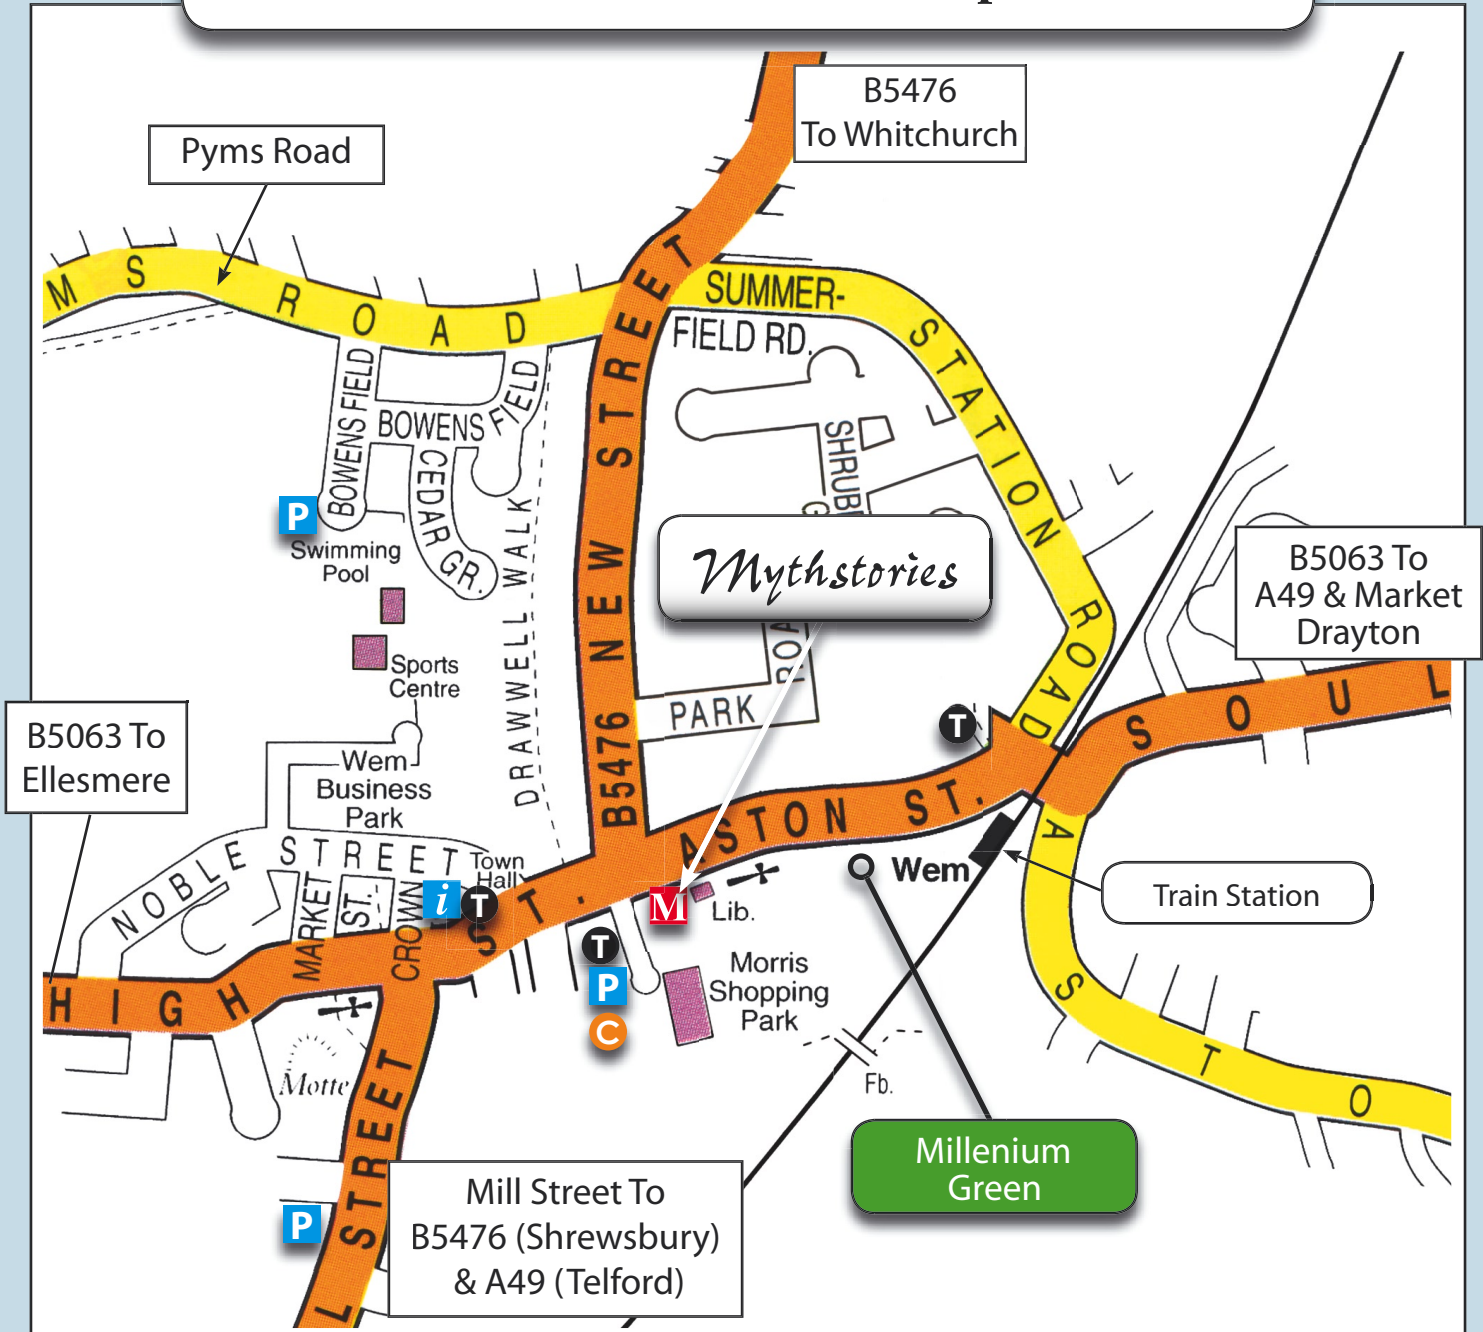

## Wem Town Centre Map

### Key

- |   |  |
|---|--|
|  Tourist Information |  Museum         |
|  Parking             |  Motorway       |
|  Coach Parking       |  A (Trunk) Road |
|  Setting-down Point  |  B Road         |
|  Toilets             |  Through Road   |